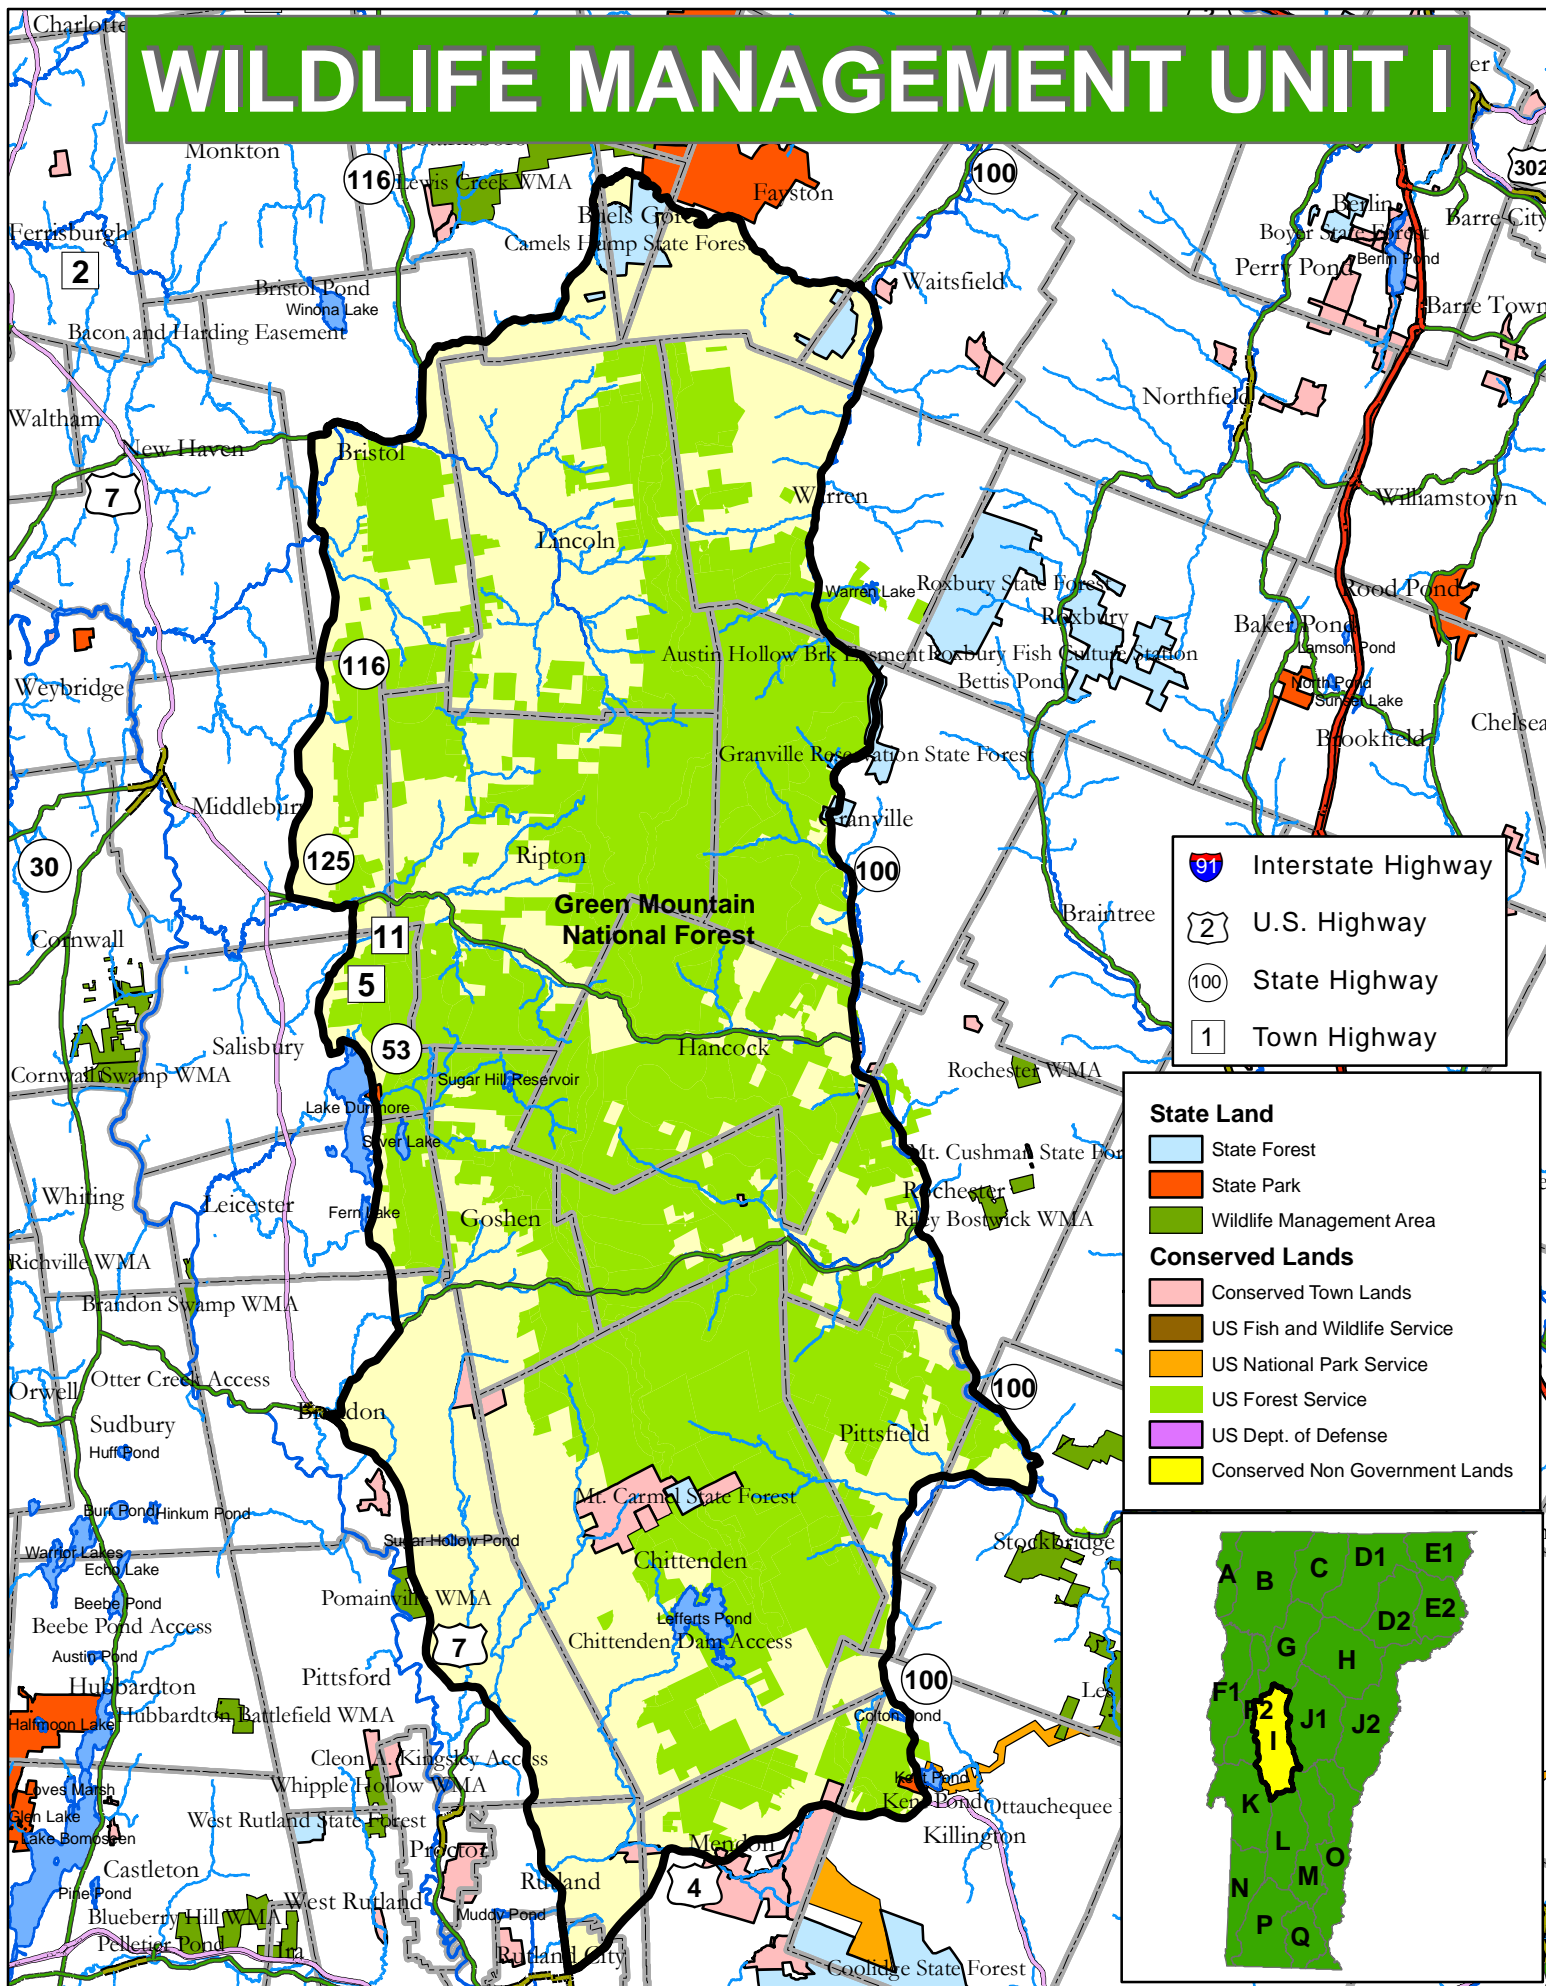

WILDLIFE MANAGEMENT UNIT I

Boundaries of conserved lands are approximate. This map and the information on it should be used for planning purposes only.